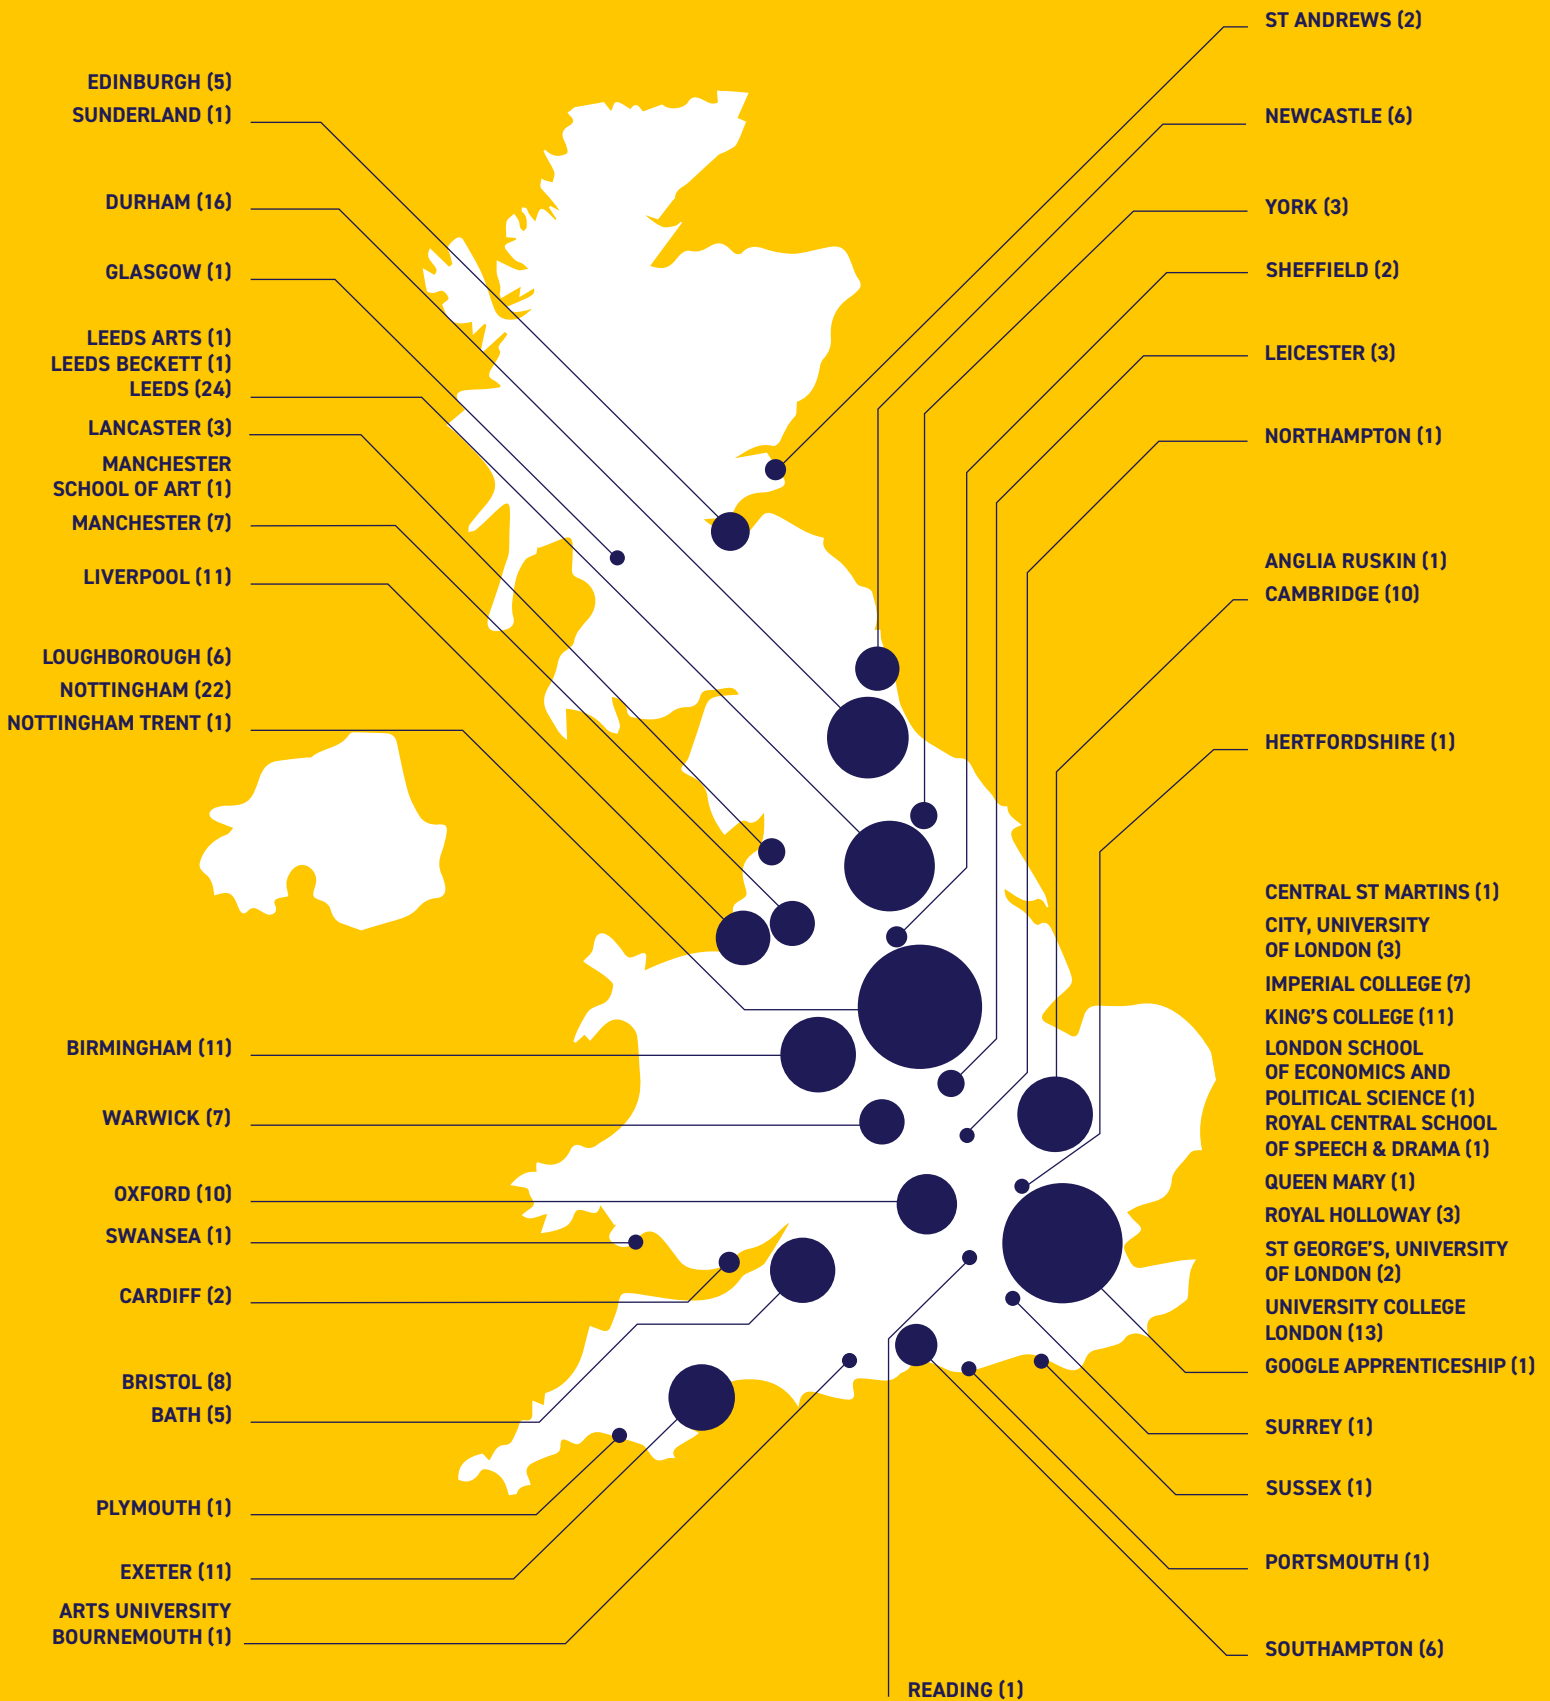

EDINBURGH International Relations; Economics;
History; German and History

EXETER Psychology with Professional Placement;
English; History and Ancient History; Flexible
Combined Honours; Geography

IMPERIAL COLLEGE LONDON Mechanical
Engineering; Pharmacology

YORK Social and Political Sciences

2022

BATH Natural Sciences (with placement)

BIRMINGHAM Economics; Economics and Politics;
Medicine (5 years); Philosophy

BRISTOL Business and Management with
Innovation; History; Physics with study abroad in a
Modern Language

MANCHESTER English Literature; Law; Music

NEWCASTLE Fine Art

NORTHAMPTON

Interior Architecture and Spatial Design

NOTTINGHAM Criminology; Economics;
Microbiology; Philosophy, Politics and Economics;
Veterinary Medicine

INTERNATIONAL DESTINATIONS:

- HARVARD, USA (1)
- LOYOLA MARYMOUNT, USA (1)
- WELLESLEY COLLEGE, USA (1)